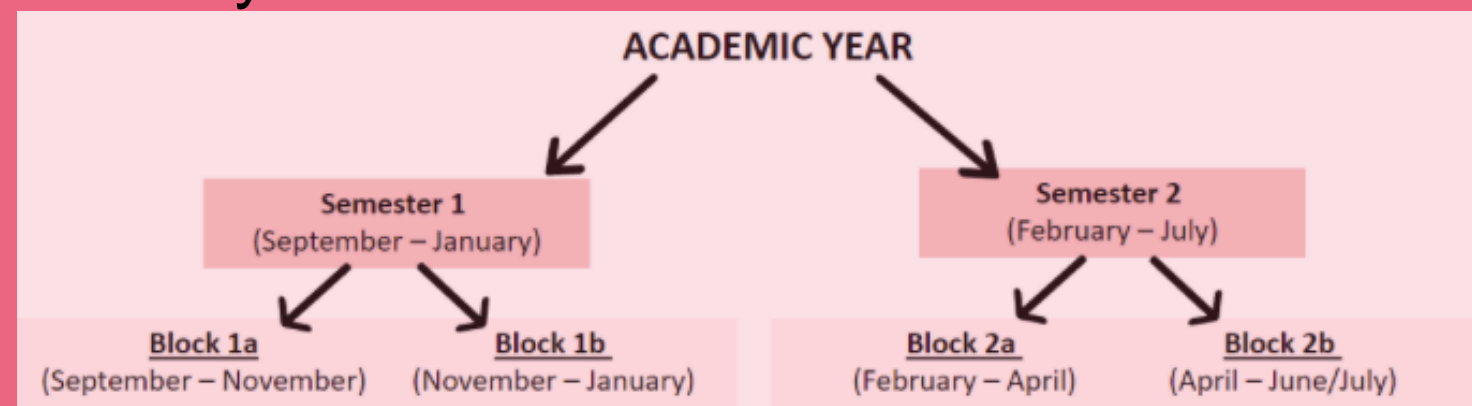

university of
 groningen

faculty of behavioural
 and social sciences

THE UNIVERSITY OF GRONINGEN

- Founded in 1614
- 35,000+ students, 25% international
- 127 nationalities
- Wide range of programs, many taught in English
- Top 100 university
- Groundbreaking research
- Rich academic resources

EDUCATION

- Small group teaching
- Independent studying
- Emphasis on research
- International environment
- Mandatory internship
- Approachable lecturers
- Schedule published in August
- Block system: